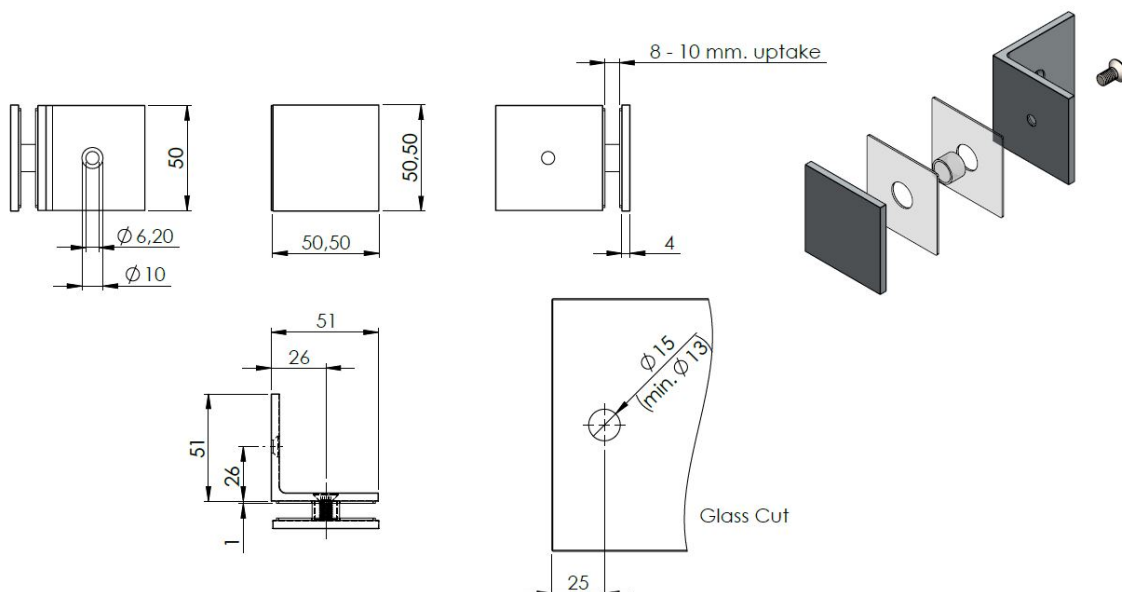

PRODUCT SHEET

Description:

Glass Clamp "Bern", 90DG, Brushed Brass, Glass/Wall, 51x51x 17mm Square Corners, 8-10mm Glass, Wall Mounted By $\varnothing 5$ mm, Screw Hole, GLass Mounted By $\varnothing 12$ mm Drilling, Brass Material

Item number:

15.23.700-8

Units	Box	Carton	HS Code	Barcode
Pcs.	1	50	8302419000	
				5704866514316

SISO A/S

Mileparken 11
DK-2740 Skovlunde
Denmark
VAT: DK 24786013

Phone +45 45 830 900

www.siso.dk
siso@siso.dk

Danske Bank
Nytorv Branch
Copenhagen
SWIFT: DABADKKK

Account no.
4180 3112 112936
IBAN Account
DK7230003112112936